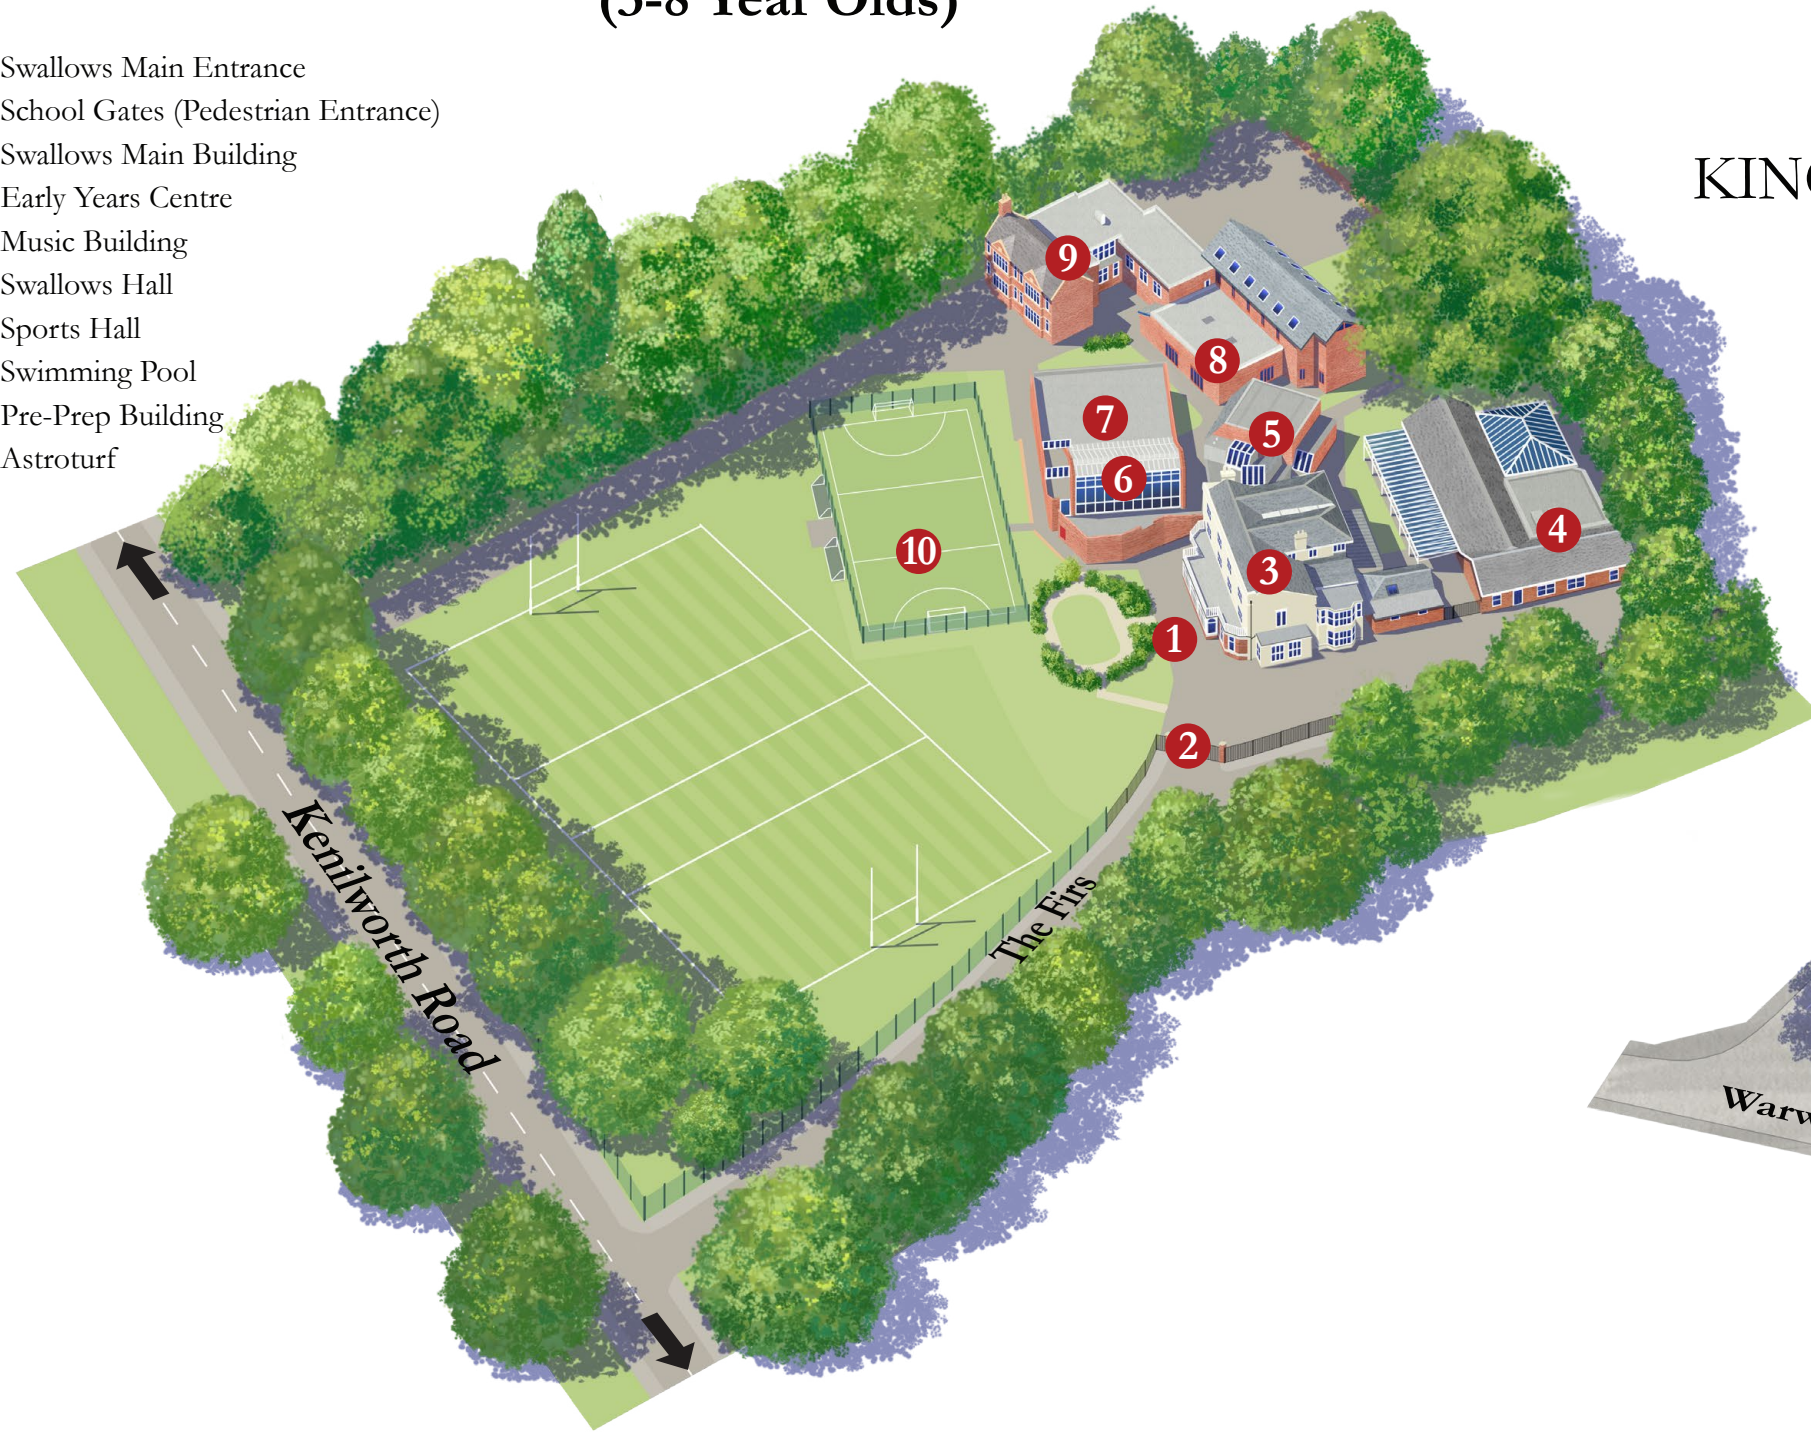

KING HENRY VIII SCHOOL

**KHPS Swallows Campus
(3-8 Year Olds)**

- 1 Swallows Main Entrance
- 2 School Gates (Pedestrian Entrance)
- 3 Swallows Main Building
- 4 Early Years Centre
- 5 Music Building
- 6 Swallows Hall
- 7 Sports Hall
- 8 Swimming Pool
- 9 Pre-Prep Building
- 10 Astroturf

**King Henry VIII Senior School
Incorporating
KHPS Hales Campus
(8-11 Year Olds)**

- 1 Senior School Main Entrance
- 2 KHPS Hales Entrance
- 3 Senior School Spencer Rd Entrance
- 4 Trevor Webb Sixth Form Centre
- 5 School Hall
- 6 KHPS Hales Campus (Age 8-11 yrs)
- 7 Sports Hall
- 8 Sports Centre and Swimming Pool
- 9 KHPS Hall
- 10 JB Vent Archive
- 11 Memorial Library
- 12 Science Block
- 13 Music Department
- 14 Design Technology
- 15 Drama Studio
- 16 The Crescent
- P Visitor Parking

Highway Playing Fields

- 1 Car Park
- 2 Changing Rooms & Hospitality Suite
- 3 Groundsman's House