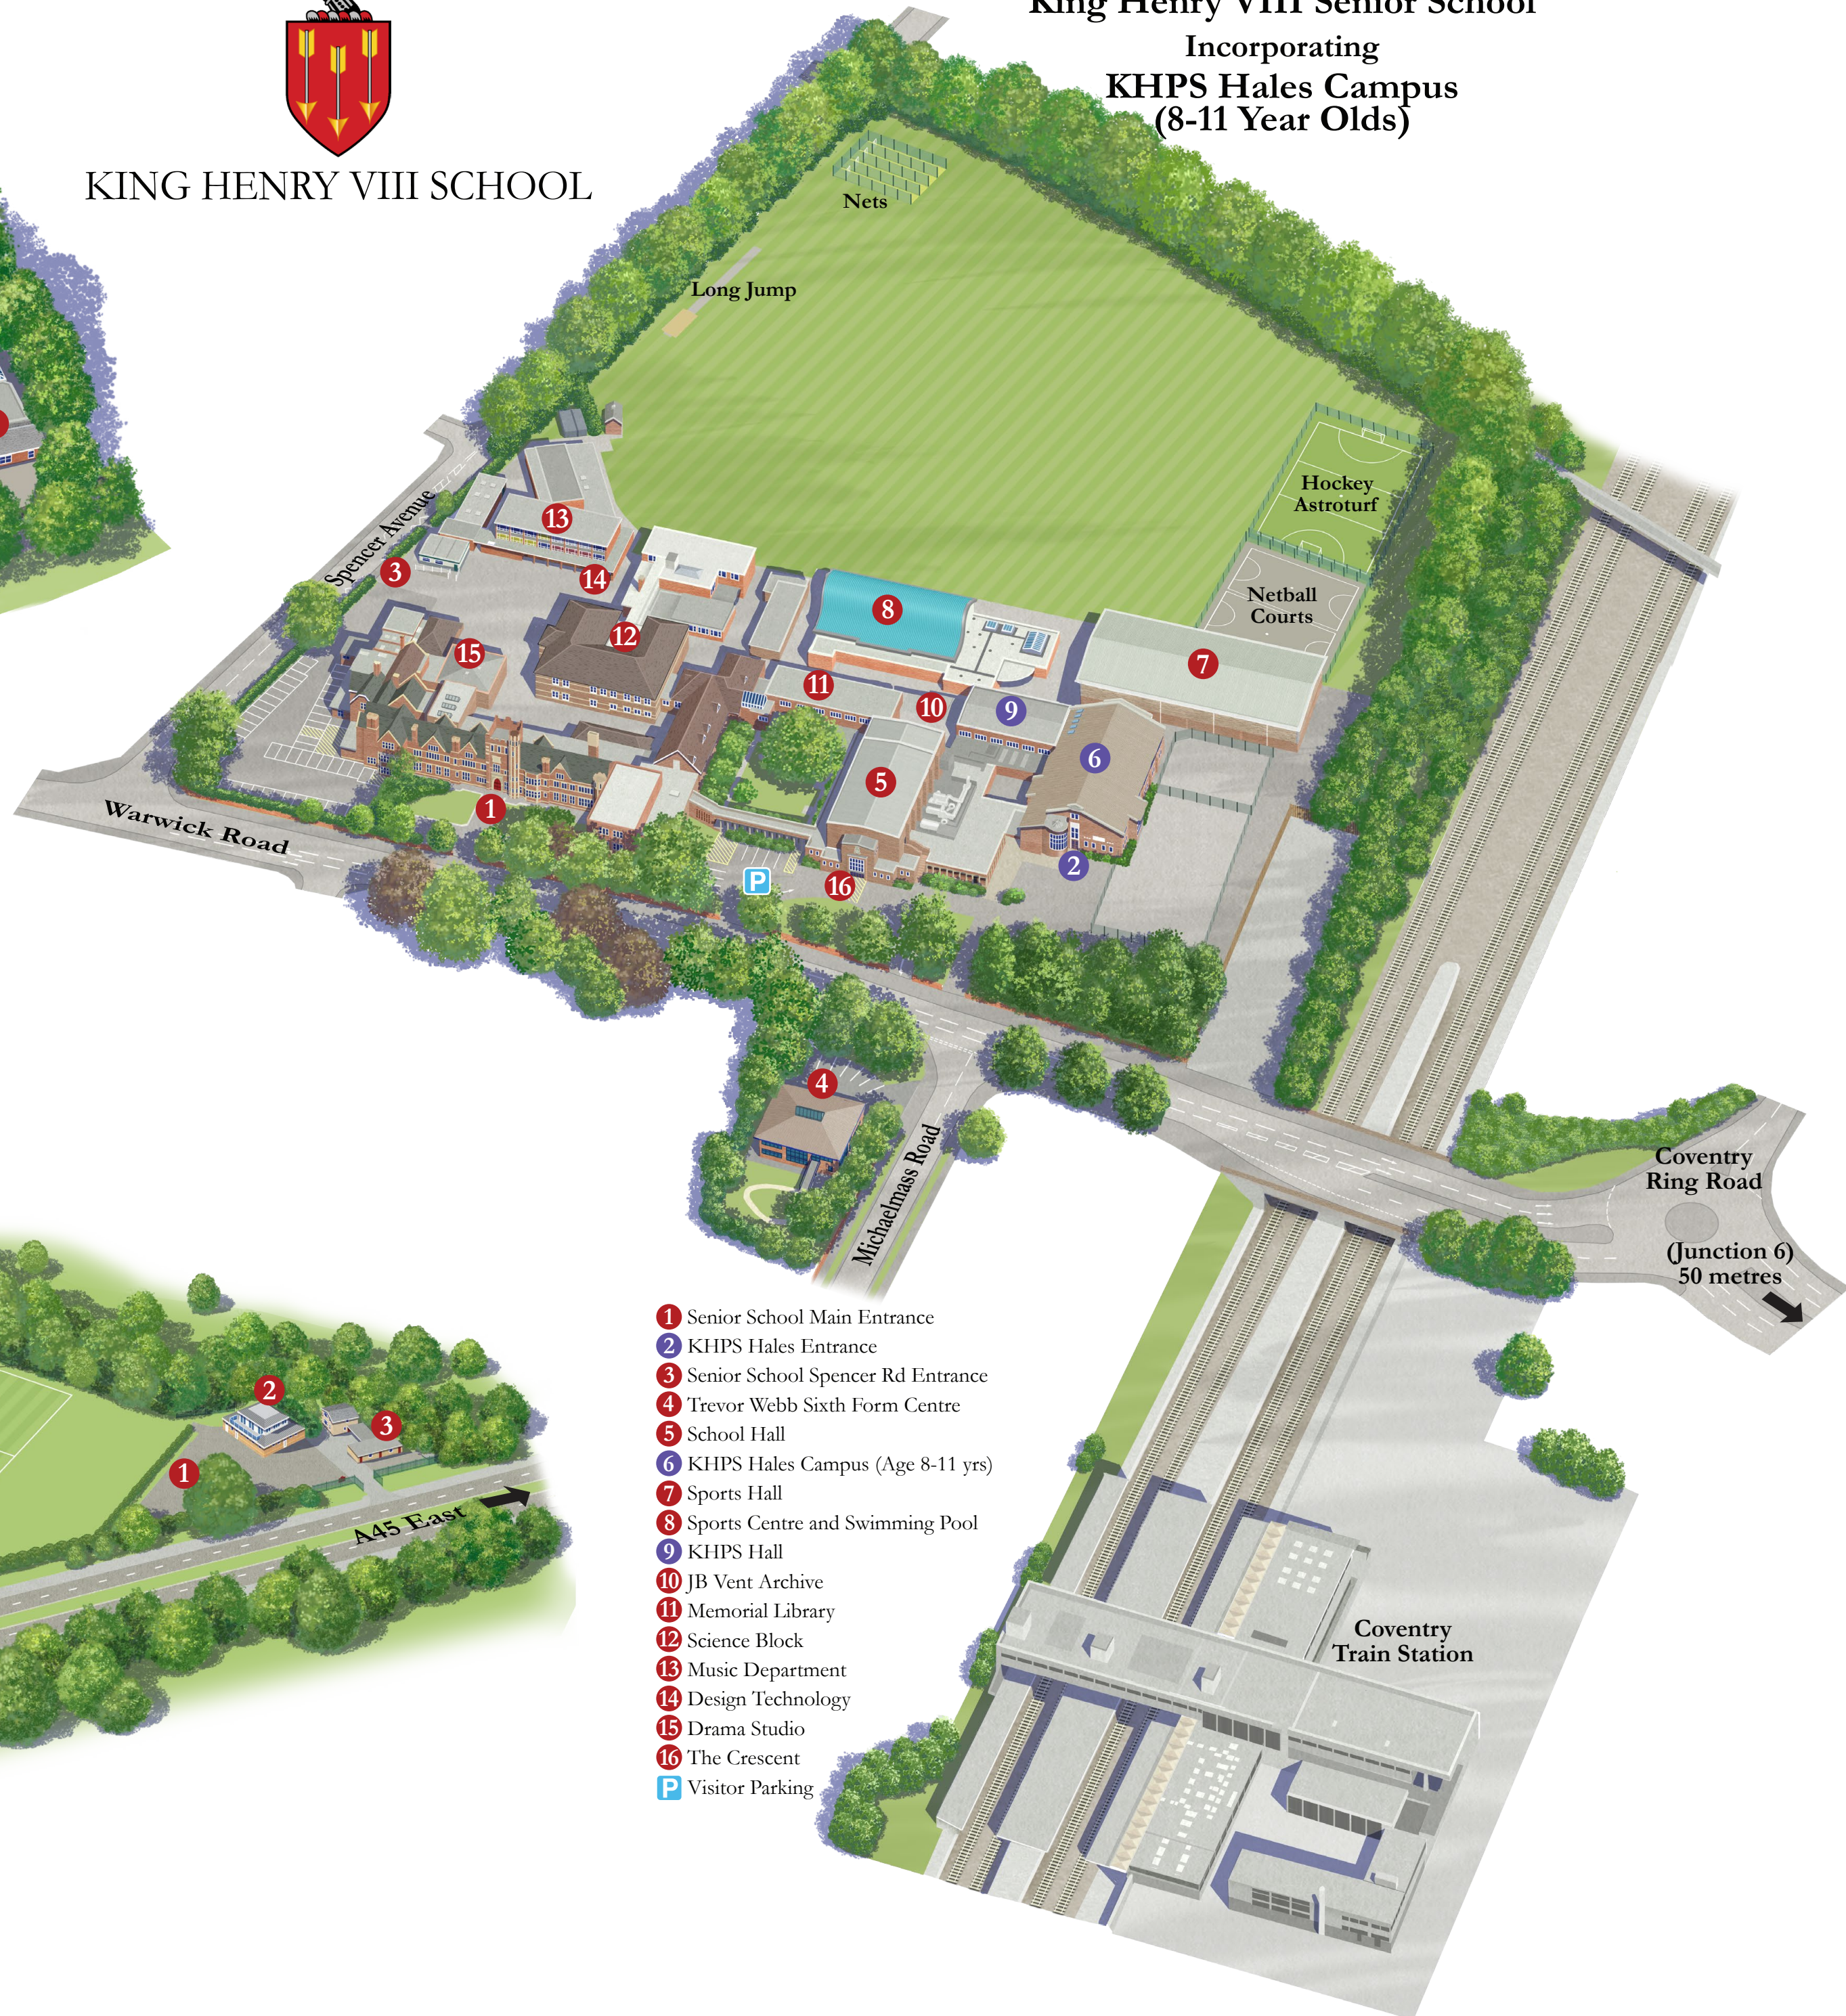

KING HENRY VIII SCHOOL

**KHPS Swallows Campus
(3-8 Year Olds)**

- 1 Swallows Main Entrance
- 2 School Gates (Pedestrian Entrance)
- 3 Swallows Main Building
- 4 Early Years Centre
- 5 Music Building
- 6 Swallows Hall
- 7 Sports Hall
- 8 Swimming Pool
- 9 Pre-Prep Building
- 10 Astroturf

**King Henry VIII Senior School
Incorporating
KHPS Hales Campus
(8-11 Year Olds)**

- 1 Senior School Main Entrance
- 2 KHPS Hales Entrance
- 3 Senior School Spencer Rd Entrance
- 4 Trevor Webb Sixth Form Centre
- 5 School Hall
- 6 KHPS Hales Campus (Age 8-11 yrs)
- 7 Sports Hall
- 8 Sports Centre and Swimming Pool
- 9 KHPS Hall
- 10 JB Vent Archive
- 11 Memorial Library
- 12 Science Block
- 13 Music Department
- 14 Design Technology
- 15 Drama Studio
- 16 The Crescent
- P Visitor Parking

Highway Playing Fields

- 1 Car Park
- 2 Changing Rooms & Hospitality Suite
- 3 Groundsman's House